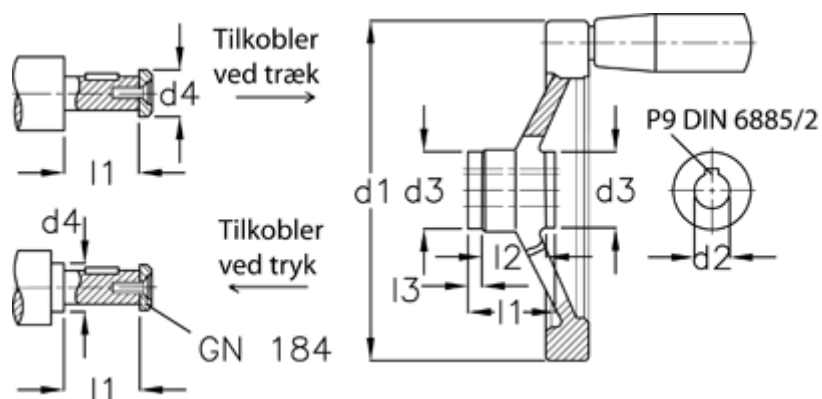

Article number: 20371307

Description: E+G Handwheel
GN 321.4-140-K16-D-DR

Measures

d1	=	140
d2 H7	=	16
d3	=	32
d4 max	=	21
l1	=	32.5
l2	=	20
l3	=	6